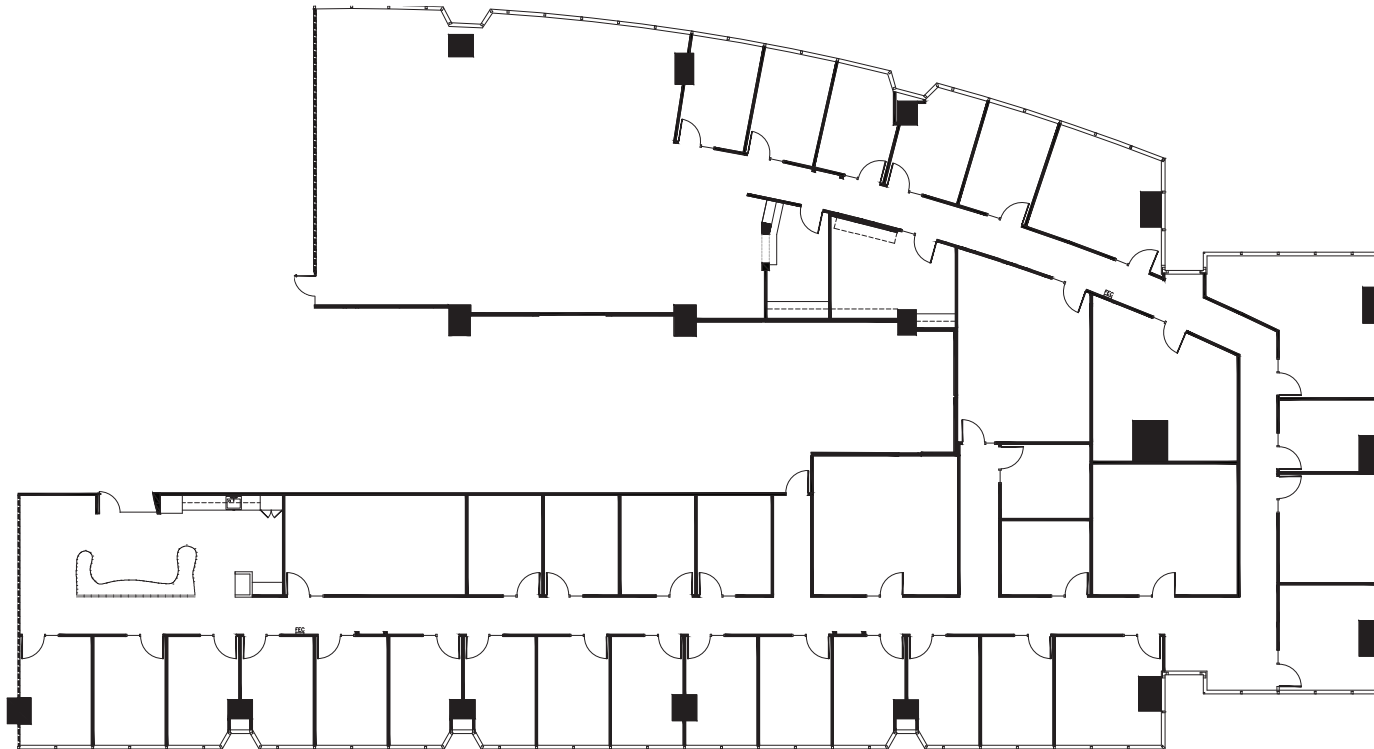

LAKESIDE SQUARE

12377 MERIT DRIVE

SUITE 1150 - 14,426 RSF

ACRAM GROUP

LEASING INFORMATION // 214.438.6100

TREVOR FRANKE // trevor.franke@am.jll.com

GINI ROUNSAVILLE // gini.rounsaville@am.jll.com

Although information has been obtained from sources deemed reliable, neither Owner nor JLL makes any guarantees, warranties or representations, express or implied, as to the completeness or accuracy as to the information contained herein. Any projections, opinions, assumptions or estimates used are for example only. There may be differences between projected and actual results, and those differences may be material. The Property may be withdrawn without notice. Neither Owner nor JLL accepts any liability for any loss or damage suffered by any party resulting from reliance on this information. If the recipient of this information has signed a confidentiality agreement regarding this matter, this information is subject to the terms of that agreement. ©2022. Jones Lang LaSalle IP, Inc. All rights reserved.