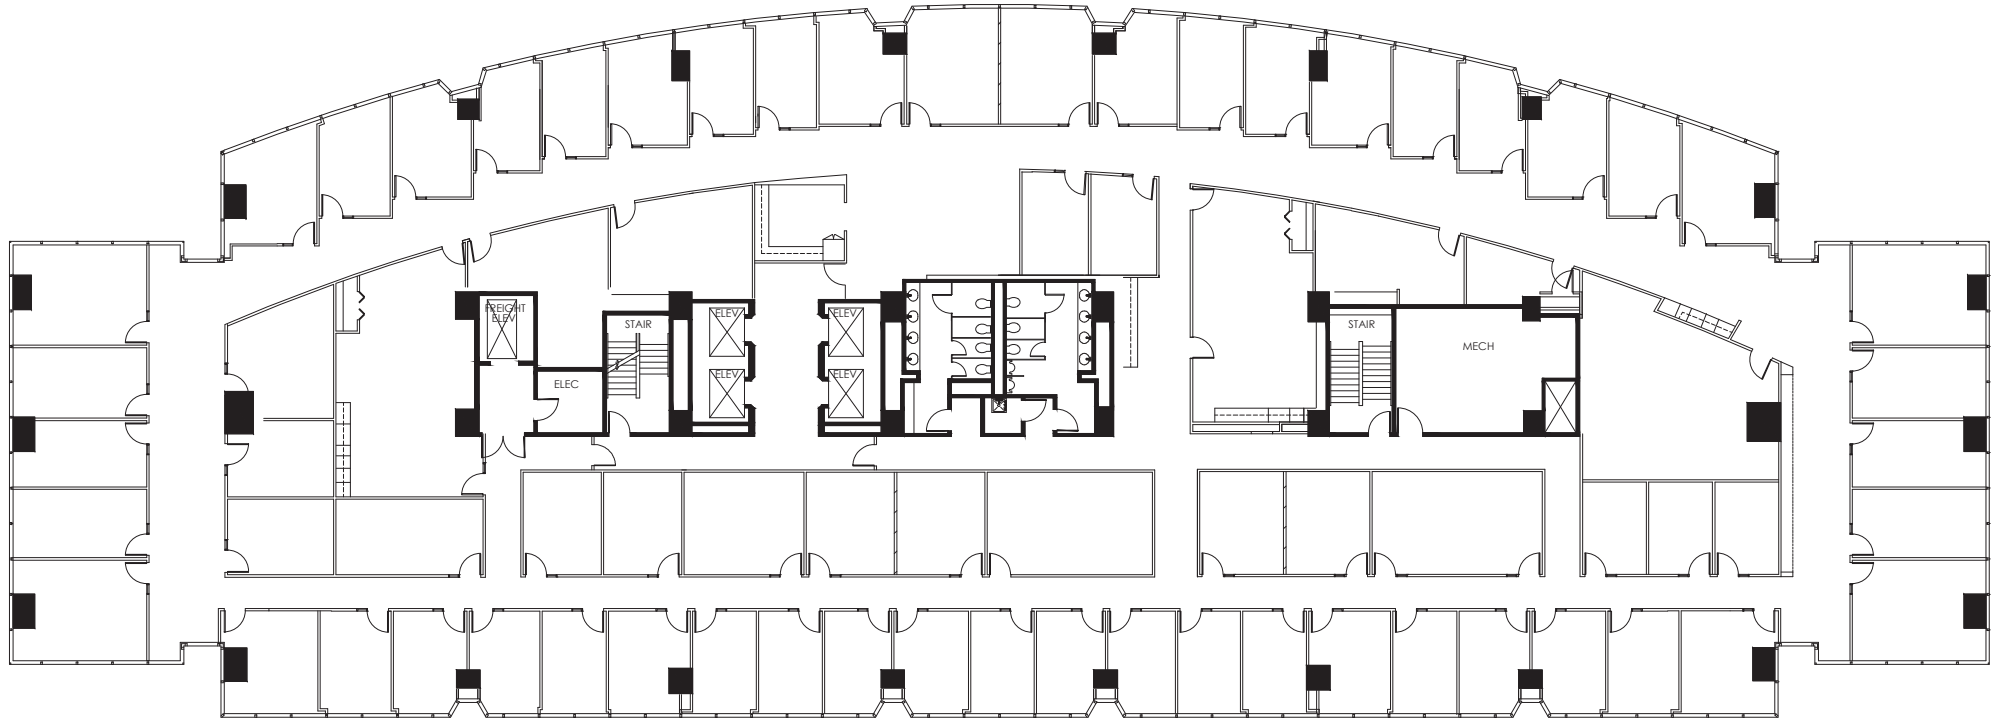

LAKE SIDE SQUARE

12377 MERIT DRIVE

SUITE 1600 - 24,846 RSF

ACRAM GROUP

LEASING INFORMATION // 214.438.6100

TREVOR FRANKE // trevor.franke@am.jll.com

GINI ROUNSAVILLE // gini.rounsaville@am.jll.com

Although information has been obtained from sources deemed reliable, neither Owner nor JLL makes any guarantees, warranties or representations, express or implied, as to the completeness or accuracy as to the information contained herein. Any projections, opinions, assumptions or estimates used are for example only. There may be differences between projected and actual results, and those differences may be material. The Property may be withdrawn without notice. Neither Owner nor JLL accepts any liability for any loss or damage suffered by any party resulting from reliance on this information. If the recipient of this information has signed a confidentiality agreement regarding this matter, this information is subject to the terms of that agreement. ©2022. Jones Lang LaSalle IP, Inc. All rights reserved.